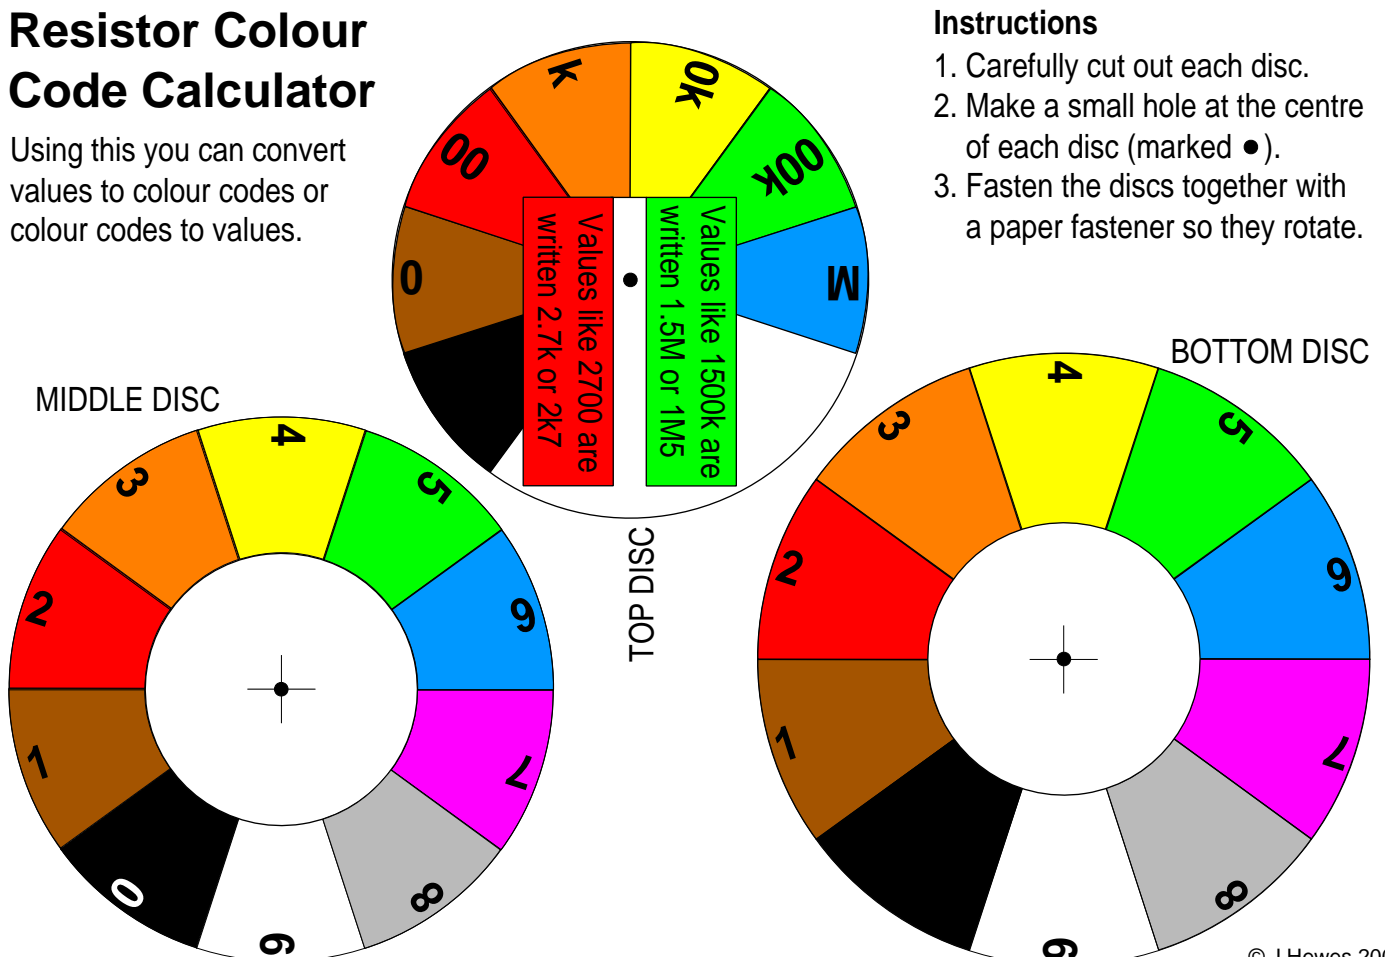

Resistor Colour Code Calculator

Using this you can convert values to colour codes or colour codes to values.

Instructions

1. Carefully cut out each disc.
2. Make a small hole at the centre of each disc (marked ●).
3. Fasten the discs together with a paper fastener so they rotate.

© J Hewes 2005

Resistor Colour Code Calculator

Using this you can convert values to colour codes or colour codes to values.

Instructions

1. Carefully cut out each disc.
2. Make a small hole at the centre of each disc (marked ●).
3. Fasten the discs together with a paper fastener so they rotate.