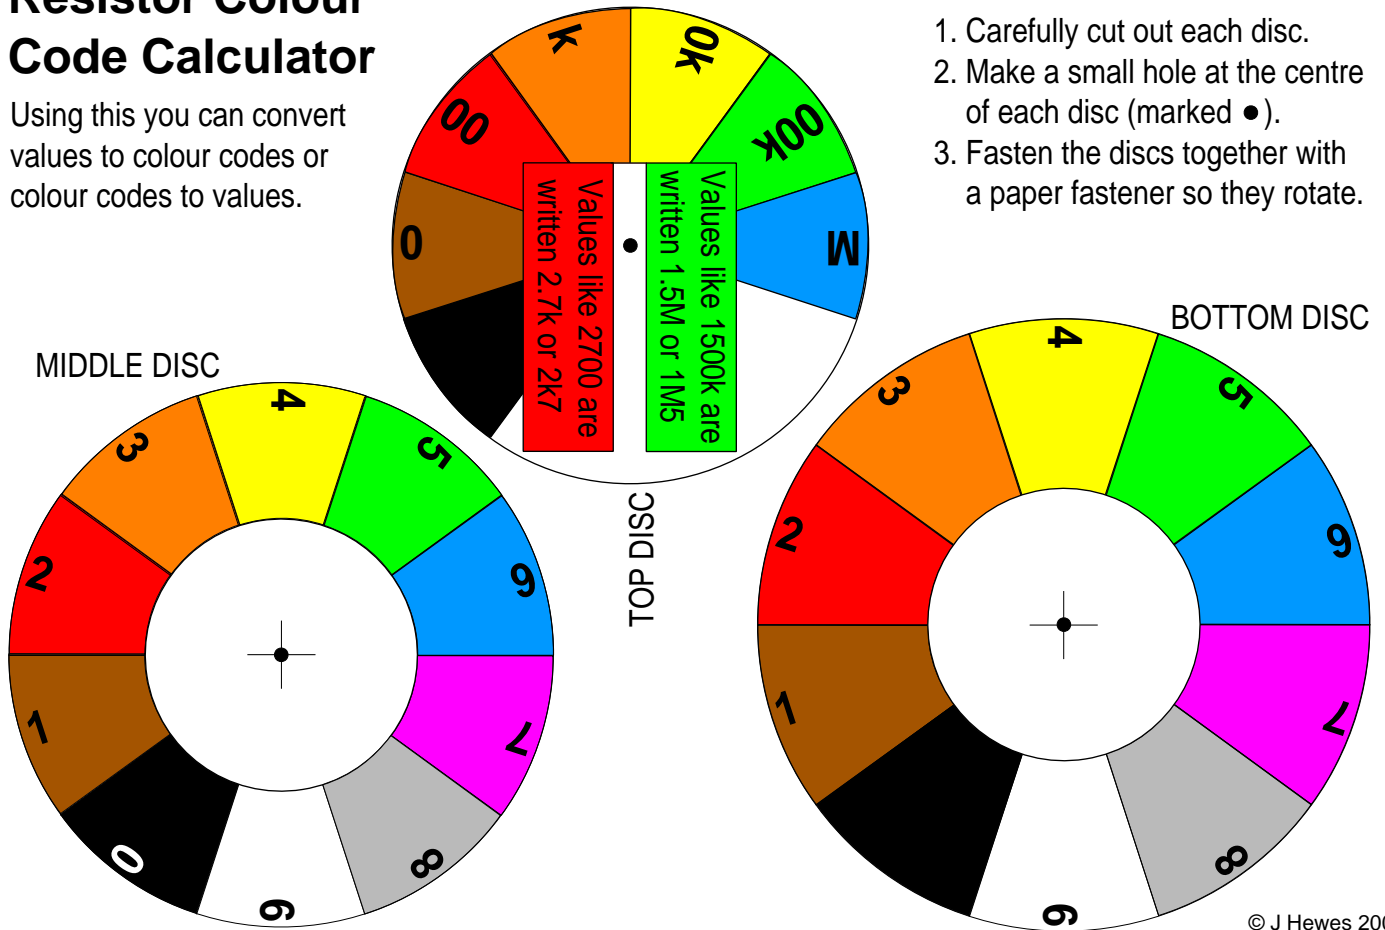

Resistor Colour Code Calculator

Using this you can convert values to colour codes or colour codes to values.

Instructions

1. Carefully cut out each disc.
2. Make a small hole at the centre of each disc (marked ●).
3. Fasten the discs together with a paper fastener so they rotate.

© J Hewes 2005

Resistor Colour Code Calculator

Using this you can convert values to colour codes or colour codes to values.

Instructions

1. Carefully cut out each disc.
2. Make a small hole at the centre of each disc (marked ●).
3. Fasten the discs together with a paper fastener so they rotate.